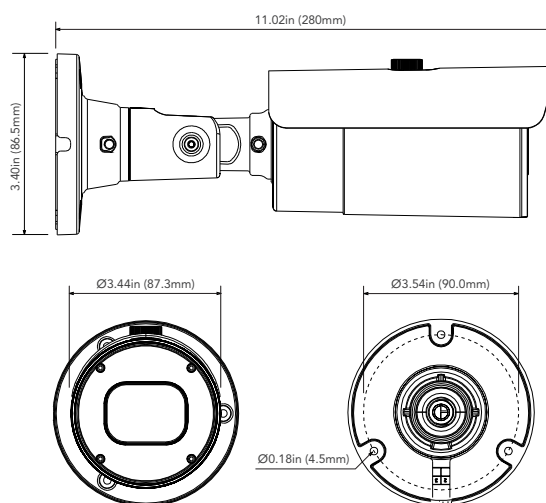

### OVERVIEW

- 2MP (1920x1080) @ 30fps
- Max. resolution: 1920x1080
- Supports Smart H.265/H.264 Encoding
- Day & Night AUTO ICR
- Motorized 2.7mm-13.5mm Lens (F1.8 (Wide)-3.3 (Tele))
- 3D DNR, WDR, HLC, BLC, ROI encoding
- Built-in micro SD card slot, up to 256GB
- IP67 ingress protection
- DC12V/PoE power supply
- Support remote monitoring by AVYCON ONE (Mobile APP) and AVYCON CMSONE (CMS)

### DIMENSIONS

Unit : inch(mm)